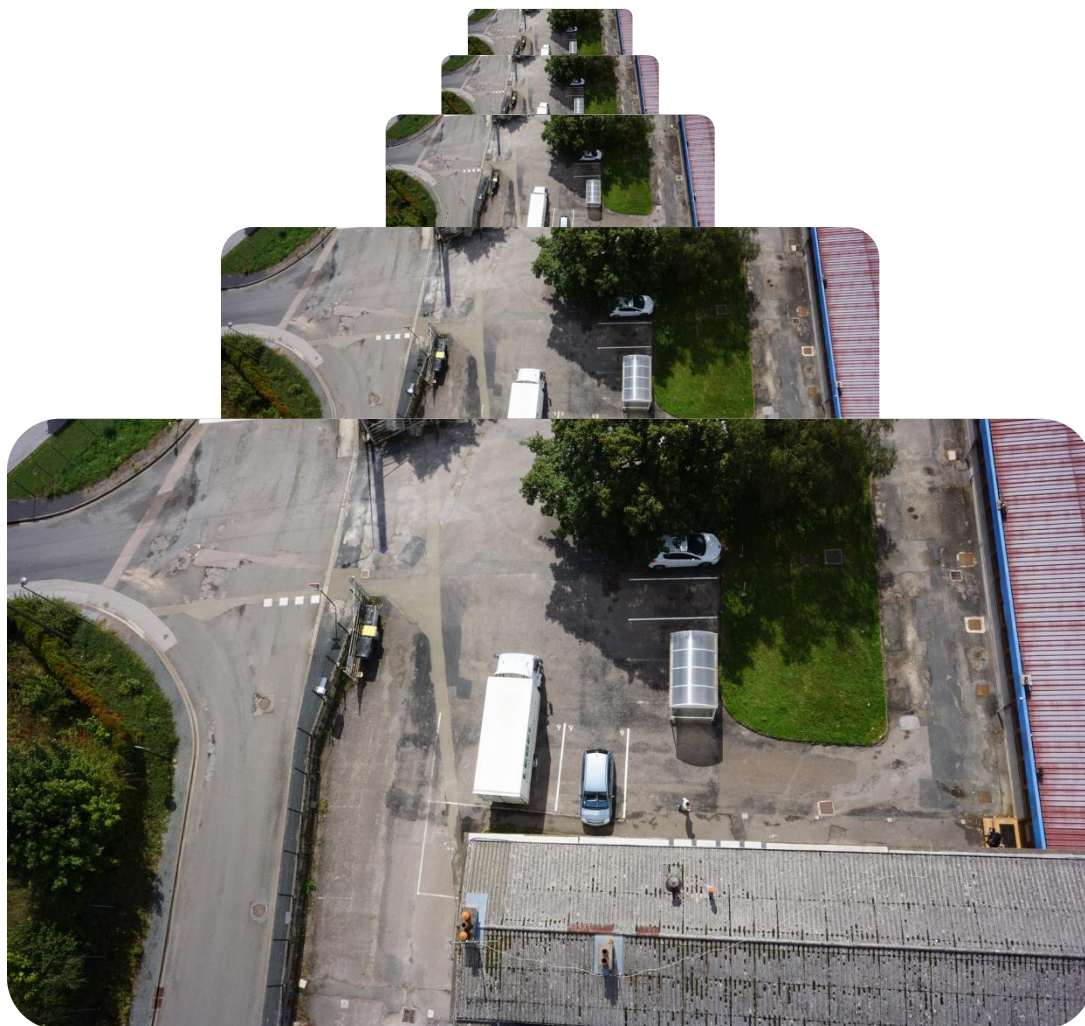

Guidebook for GSD Ground Sample distance

Drones Imaging Guidebook for GSD Ground Sample Distance

Tel 0665584330

91 Av du Général de Gaulle www.dronesimaging.com
78600 Maisons Laffitte contact@dronesimaging.com